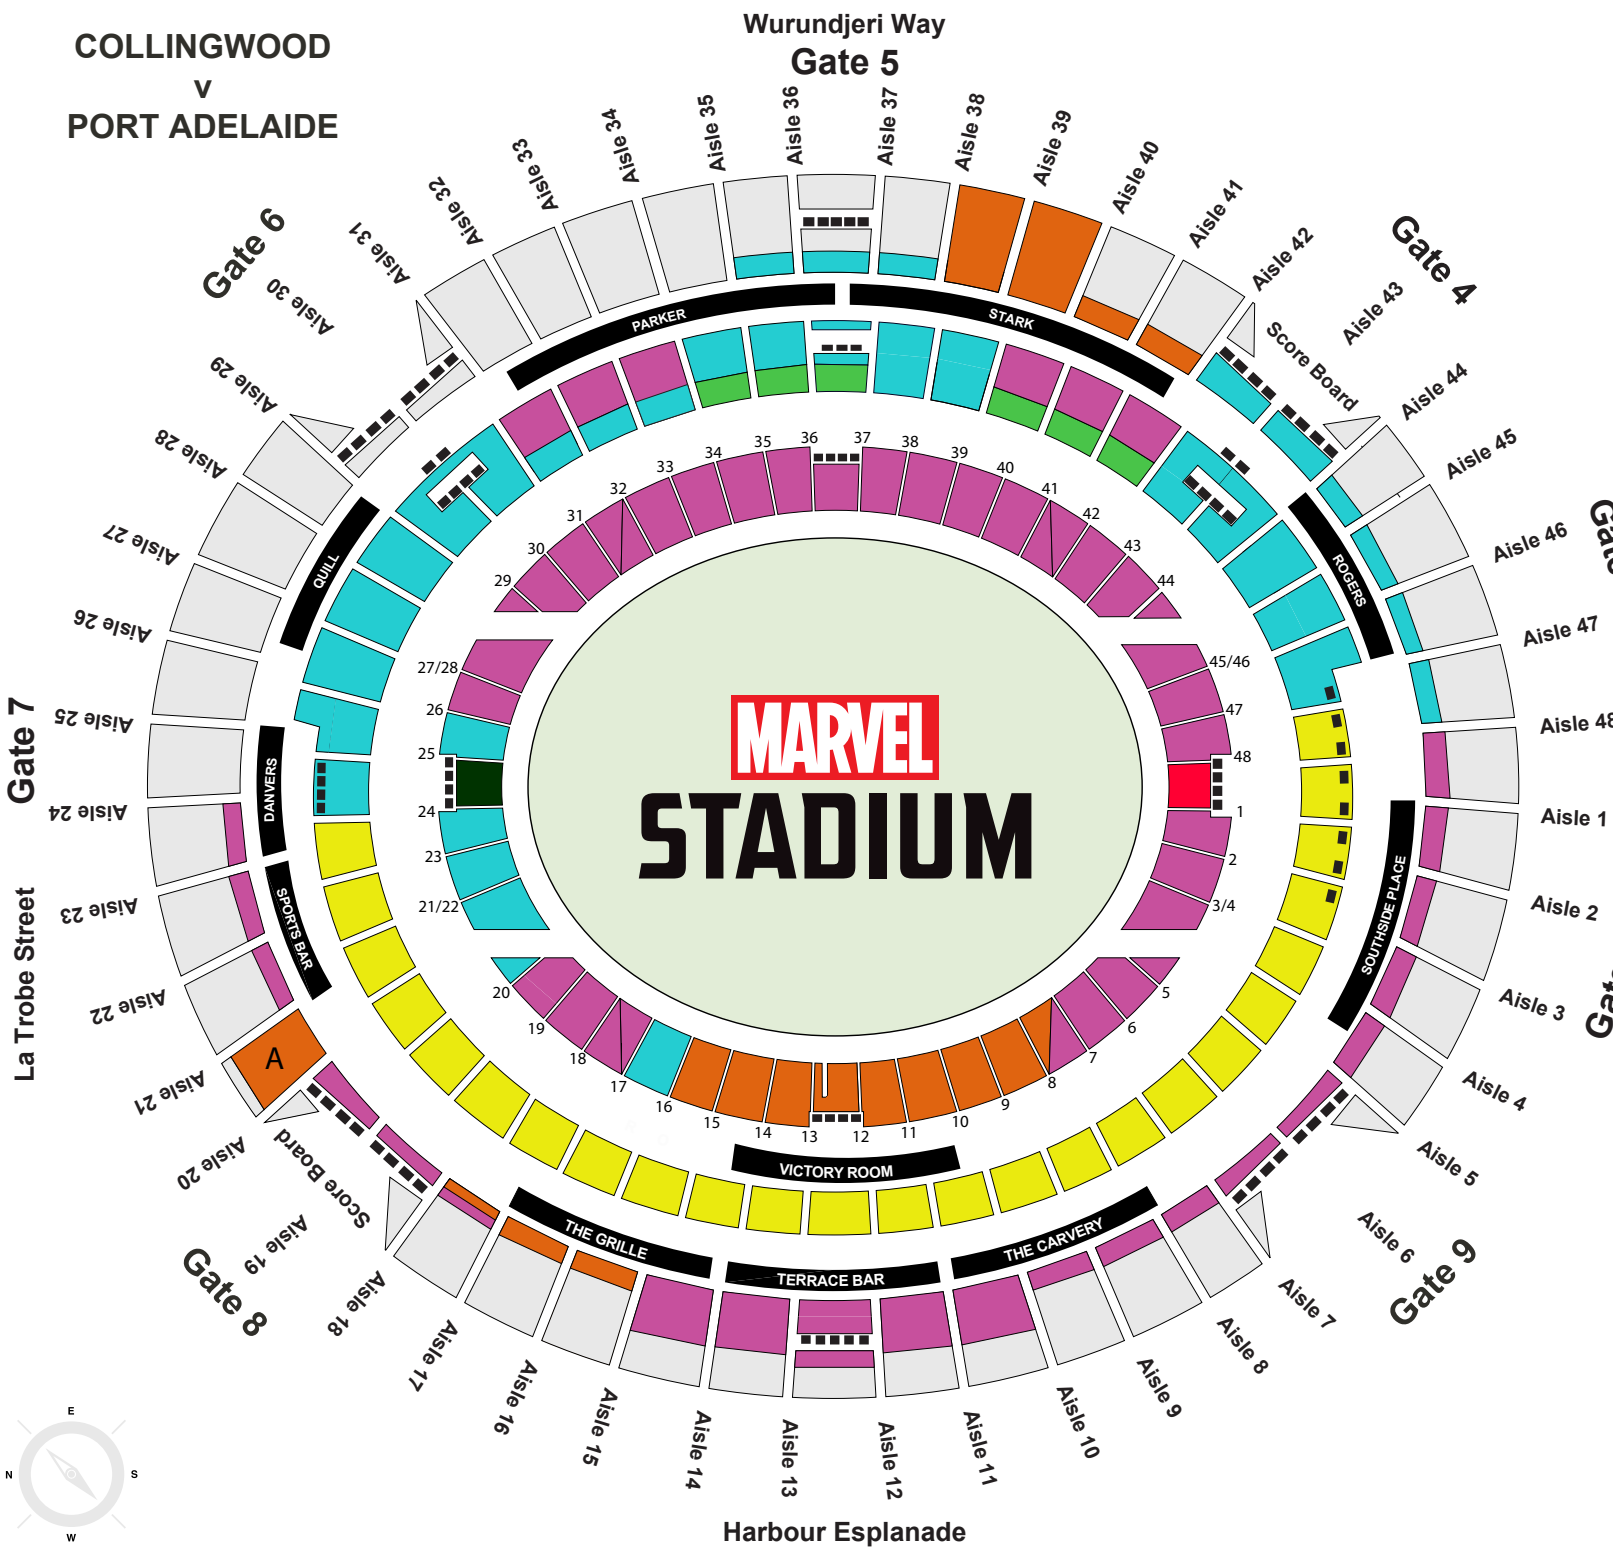

**COLLINGWOOD  
v  
PORT ADELAIDE**

**Wurundjeri Way  
Gate 5**

**SEATING FORMAT**

- LEVEL 1 RESERVED SEATING
- LEVEL 2 RESERVED SEATING
- LEVEL 3 GA & RESERVED SEATING

- ENCLOSURES**
- COLLINGWOOD MEMBERS
  - AFL RESERVE
  - AWAY CHEER SQUAD
  - HOME CHEER SQUAD
  - MEDALLION CLUB
  - RESERVED SEATS
  - CENTRE WING
  - GENERAL ADMISSION
  - A AUSKICK